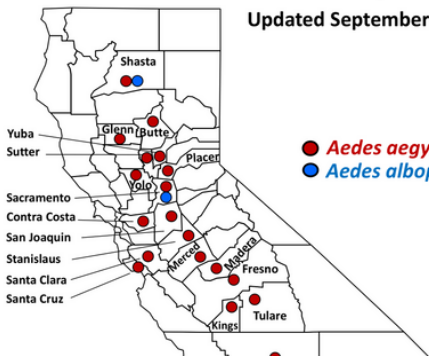

Search Site

Invasive Yellow Fever mosquito species discovered in Butte County, public urged to take precautions

by Hannah Gutierrez

Thu, September 14th 2023, 3:42 PM PDT

***Aedes aegypti* and *Aedes albopictus* Mosquitoes in California by County/City**
Updated September 8, 2023

- Counties with *Aedes aegypti* only:**
Butte, Contra Costa, Fresno, Glenn, Imperial, Kern, Kings, Madera, Merced, Placer, Riverside, San Diego, San Joaquin, Santa Barbara, Santa Clara, Santa Cruz, Stanislaus, Sutter, Tulare, Ventura, Yolo, Yuba
- Both *Aedes aegypti* and *Aedes albopictus*:**
Los Angeles, Orange.

Aedes mosquito found in Butte County. (Courtesy of the California Department of Public Health)

CHIC

mosquito species has been

98°

99°

99°

Aedes aegypti and *Aedes albopictus* Mosquitoes in California by County/City

Updated September 8, 2023

Map of different types of Aedes mosquitos in California. (Courtesy of the California Department of Public Health)

The Aedes mosquito, also known as the Yellow Fever mosquito was found in the Biggs area, but has been found in surrounding cities such as Oroville, Thermalito, Chico, Gridley, and Paradise in past years.