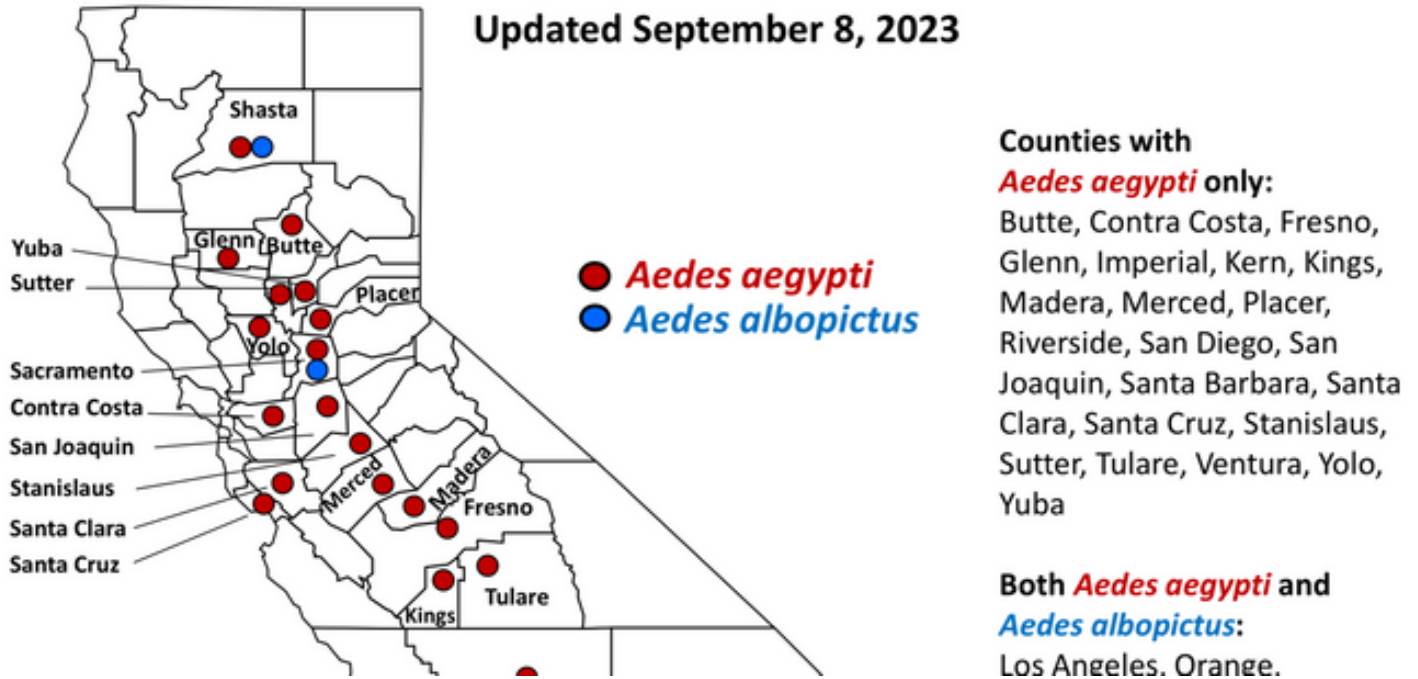

Search Site

Invasive Yellow Fever mosquito species discovered in Butte County, public urged to take precautions

by Hannah Gutierrez

Thu, September 14th 2023, 3:42 PM PDT

***Aedes aegypti* and *Aedes albopictus* Mosquitoes in California by County/City**
Updated September 8, 2023

- Counties with *Aedes aegypti* only:**
Butte, Contra Costa, Fresno, Glenn, Imperial, Kern, Kings, Madera, Merced, Placer, Riverside, San Diego, San Joaquin, Santa Barbara, Santa Clara, Santa Cruz, Stanislaus, Sutter, Tulare, Ventura, Yolo, Yuba
- Both *Aedes aegypti* and *Aedes albopictus*:**
Los Angeles, Orange.

Aedes mosquito found in Butte County. (Courtesy of the California Department of Public Health)

CHIC

mosquito species has been

98°

99°

99°

Aedes aegypti and *Aedes albopictus* Mosquitoes in California by County/City

Updated September 8, 2023

Map of different types of Aedes mosquitos in California. (Courtesy of the California Department of Public Health)

The Aedes mosquito, also known as the Yellow Fever mosquito was found in the Biggs area, but has been found in surrounding cities such as Oroville, Thermalito, Chico, Gridley, and Paradise in past years.